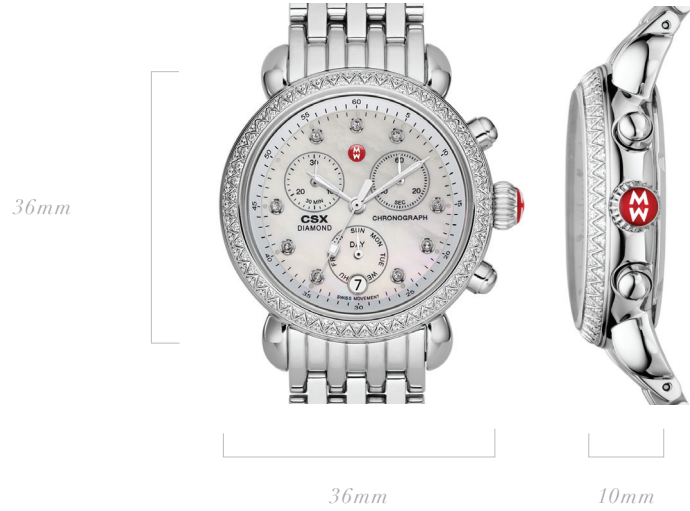

CSX  
18mm strap

CSX-26  
12mm strap